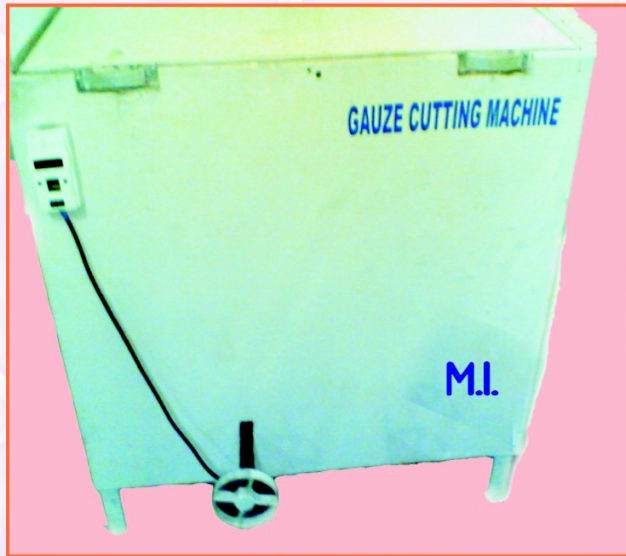

GAUZE CUTTING MACHINE

Gauze Cutting Machine which cuts the gauzes in small pieces (sizes as per the convenience of the user) works on 220V-240V, single phase electricity

*It has noiseless heavy duty and sturdy CROMPTON GREAVES Motor
It has circular rotary blade of 14" diameter*

Top made of Stainless Steel, Size - 30"x30"x30"

height adjustment of the blade is there to adjust the height as per your convenience.

Cover for Blade is provided for safety measure when it is not used.

MERINO INTERNATIONAL